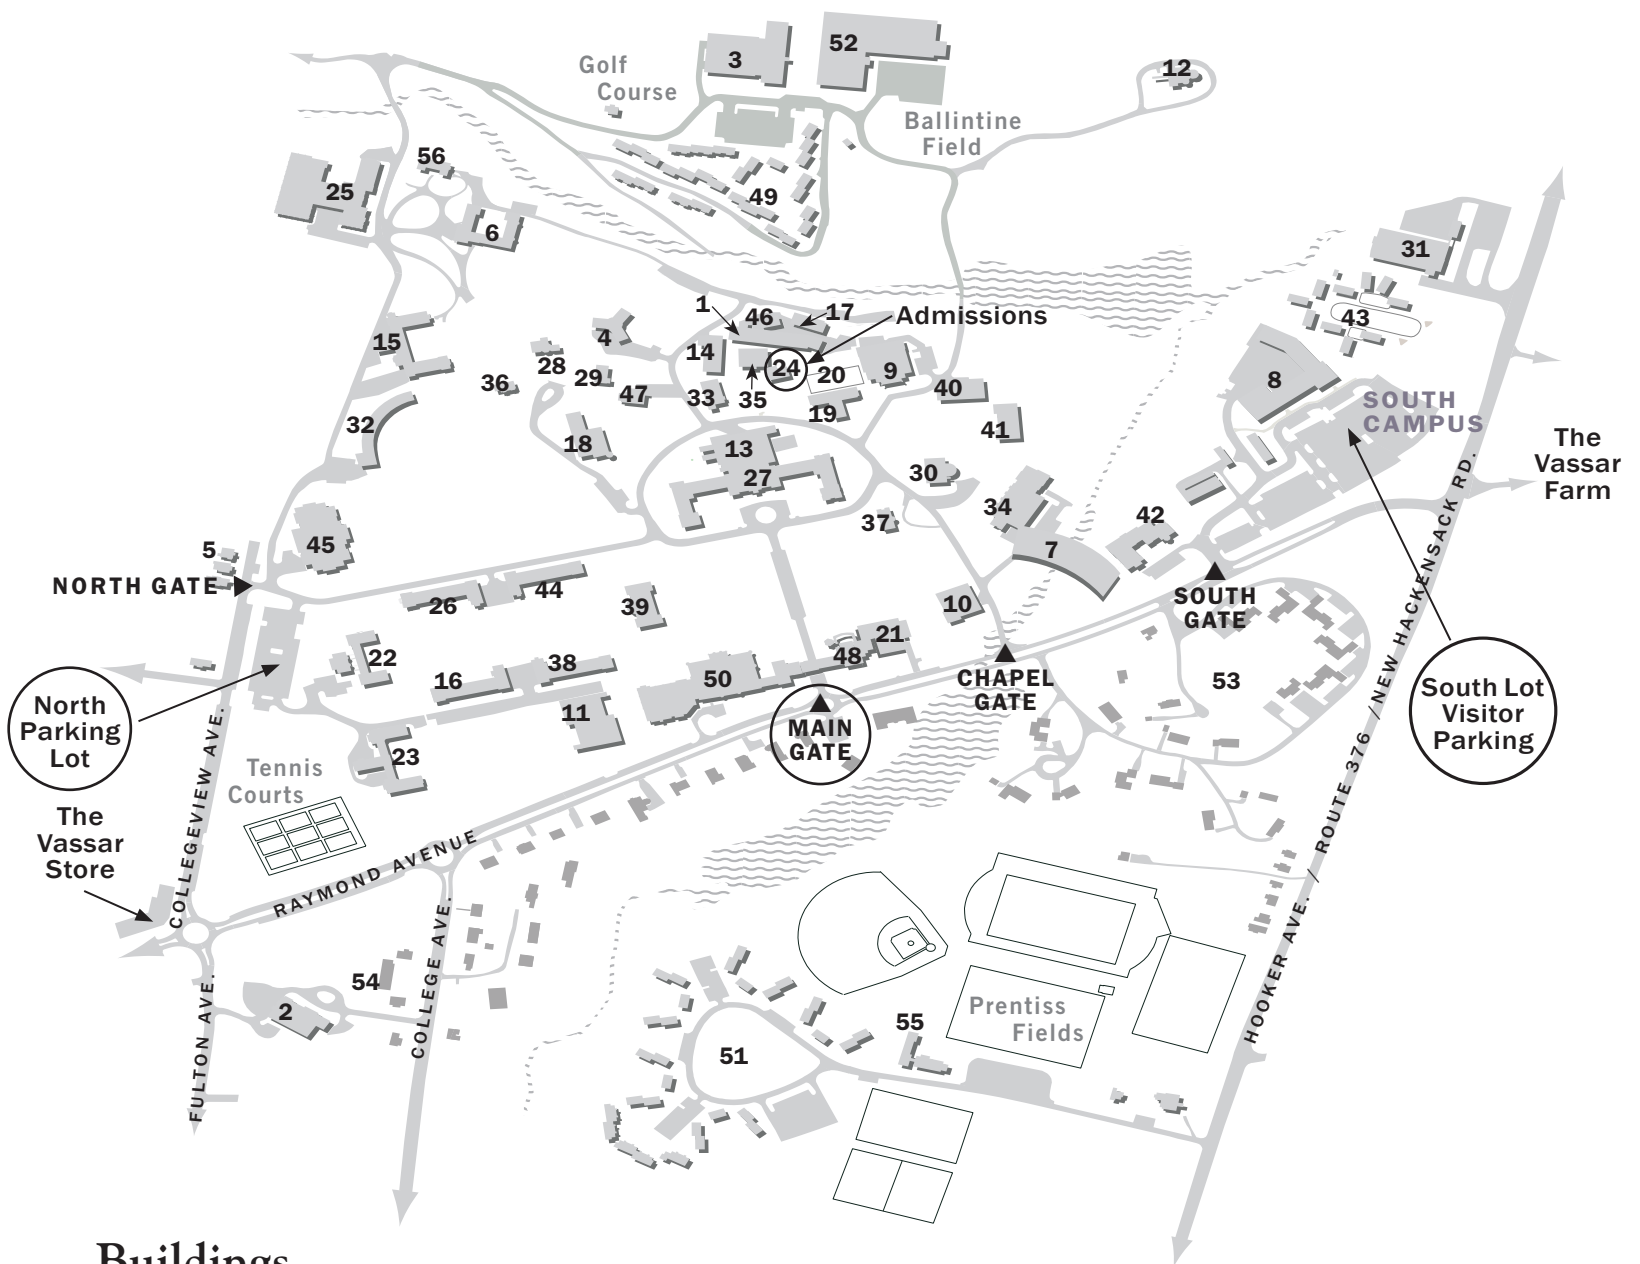

Vassar College

Buildings

- | | | | |
|--|--------------------------------------|-------------------------------|-----------------------------------|
| 1 ALANA Intercultural Center | 14 Computer Center | 28 Maria Mitchell Observatory | 44 Strong House |
| 2 Alumnae House | 15 Cushing House | 29 Metcalf House | 45 Students' Building (ACDC) |
| 3 Athletic and Fitness Center | 16 Davison House | 30 New England | 46 Susan Stein Shiva Theater |
| 4 Baldwin House | 17 Doubleday Studio Art | 31 New Hackensack | 47 Swift Hall |
| 5 Bayit (Jewish Student Center) | 18 Ely Hall/Aula | 32 Noyes House | 48 Taylor Hall |
| 6 Blodgett Hall | 19 Ferry House | 33 Old Laundry Building | 49 Terrace Apartments |
| 7 Bridge for Laboratory Sciences | 20 Frances Daly Fergusson Quadrangle | 34 Olmsted Hall | 50 (Main) Thompson Library |
| 8 Buildings and Grounds Services Center | 21 Frances Lehman Loeb Art Center | 35 Powerhouse Theater | 51 Town Houses |
| 9 (Vogelstein) Center for Drama and Film | 22 Jewett House | 36 Pratt House | 52 Walker Field House |
| 10 Chapel | 23 Josselyn House | 37 President's House | 53 Watson Houses |
| 11 Chicago Hall | 24 Kautz Admission House | 38 Raymond House | 54 Williams House |
| 12 Class of 1951 Observatory | 25 Kenyon Hall | 39 Rockefeller Hall | 55 Weinberg Field Sports Pavilion |
| 13 College Center | 26 Lathrop House | 40 Sanders Classroom | 56 Wimpfheimer Nursery School |
| | 27 Main Building | 41 Sanders Physics | |
| | | 42 Skinner Hall of Music | |
| | | 43 South Commons | |